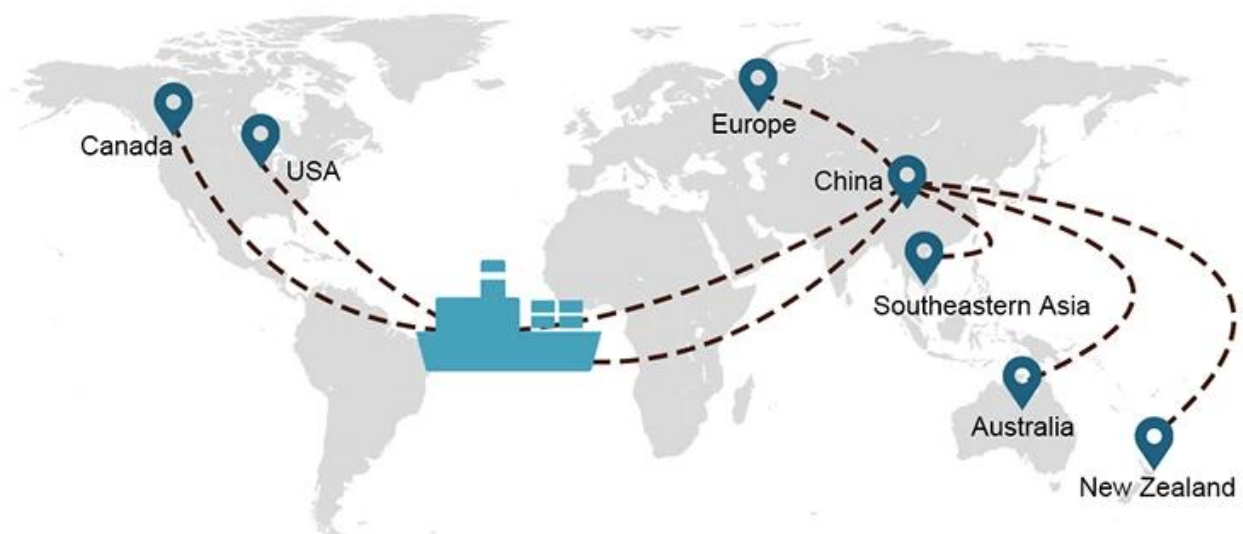

**Shenzhen Shanghai International To Canada door to door Shipping To Calgary
Montreal**

SEA FREIGHT is a versatile service we offer to those wishing to transport larger consignments that are not time-sensitive.

Shipping Choice

- **FCL** (Full Container Load is offered on a door-to-door or port-to-port basis and everything in between all over the world. We position containers at your facility to fit your schedule and offer flexible schedules to and from locations worldwide to meet most demanding shipping requirements. Whatever the destination is, we will deliver your cargo on time and within budget - **Across Borders, Across Continents, and Across the globe.**)
- **LCL** (With our Less than Container Load services, we offer guaranteed capacity, regular and frequent departures and a vast choice of destinations - whether on

Service Routes

Shipping Time

	USA/Canada	Europe	Japan	Southeast Asia	Australia	Other Countries
Sea Freight	DDP 18-22 days	DDP 20-25 days	DDP 5-7 days	DDP 5-7 days	Port to Port	

Shipping Procedure

1) Offer Shipping Schedule

19 Jun 2020

From Guangzhou to Davao Philippines fiberglass goo...

My parcel arrived earlier than expected here in Davao City, Philippines. Mr. Alex was very accommodating. He is very patient in answering queries and assisted me very well all throughout the process. Working with him and the company was a great experience and will definitely work with them again.